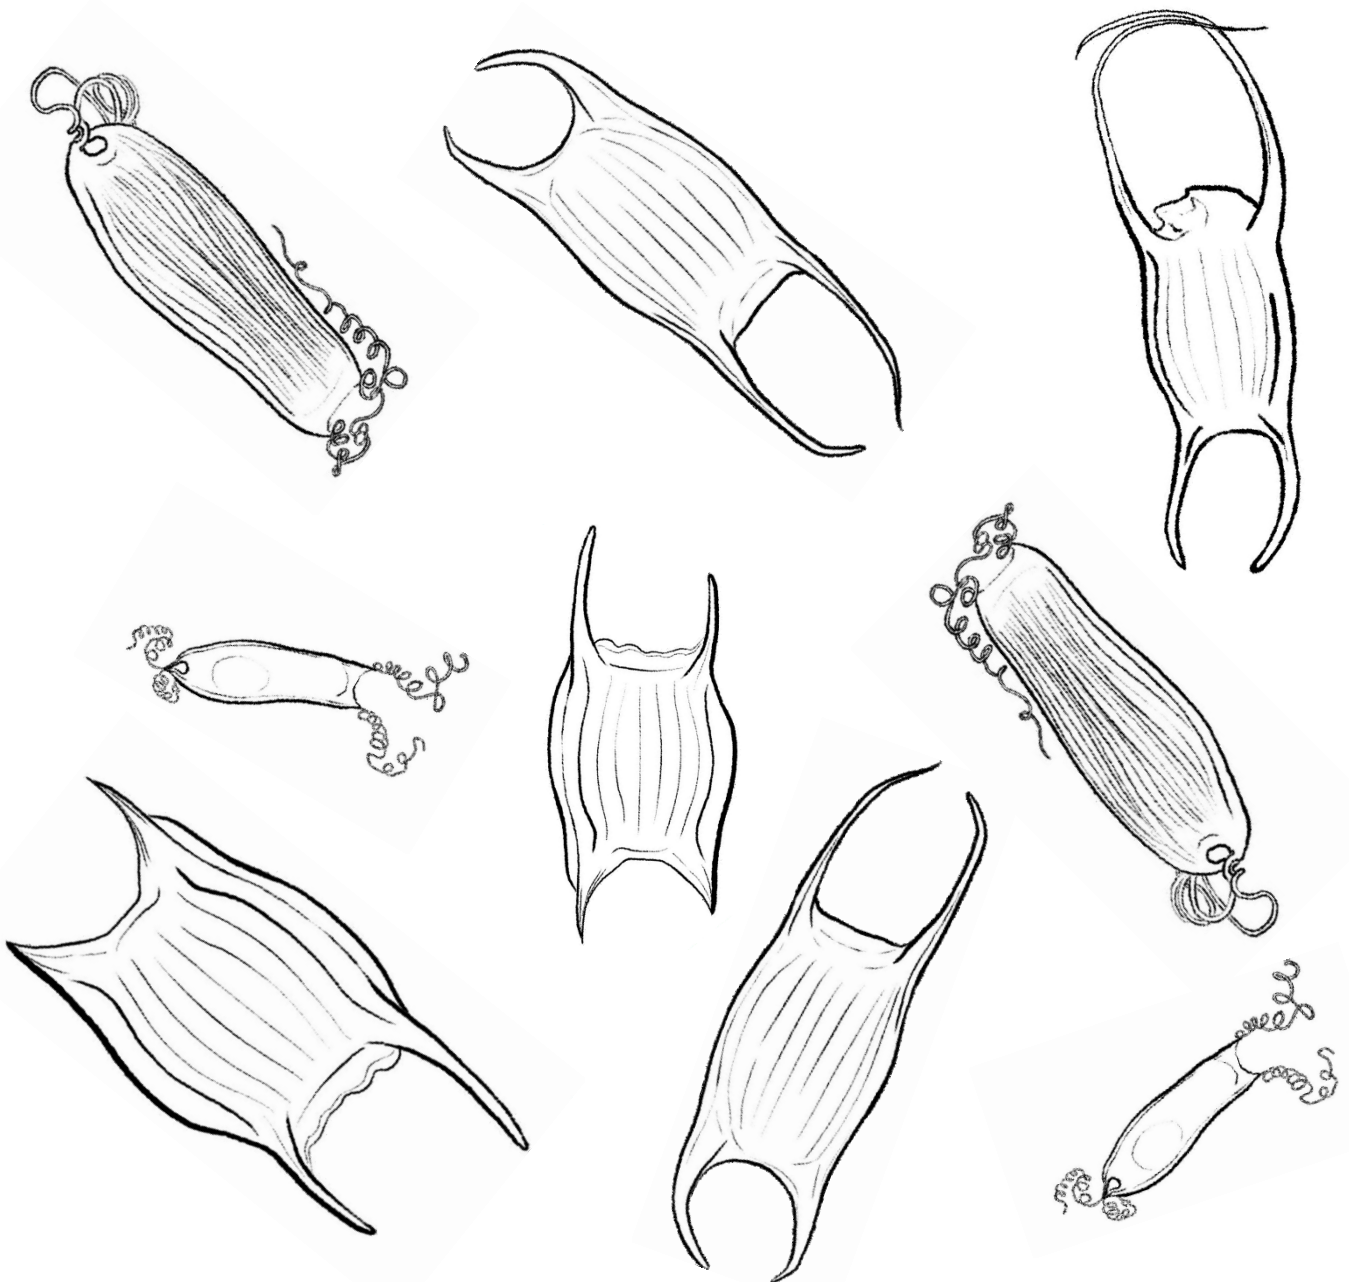

Eggcase Match-up

Many shark and all skate species lay eggs called mermaid's purses. Colour and match the pairs of mermaid's purses to find the odd one out! Can you identify the types of sharks and skates that laid these eggs?

Become a Citizen Scientist: If you find eggcases at the beach you can contribute your data to a national database by sending in photos and information about what type and where you found the eggcase to <https://www.sharktrust.org/great-eggcase-hunt> or via the Eggcase Hunt app.

See: <https://www.sharktrust.org/great-eggcase-hunt> for help with identification of eggcases too!